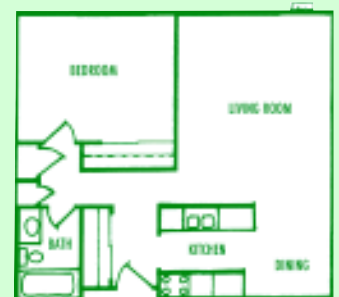

London Bridge

1 Bedroom, 738 SQFT @ _____